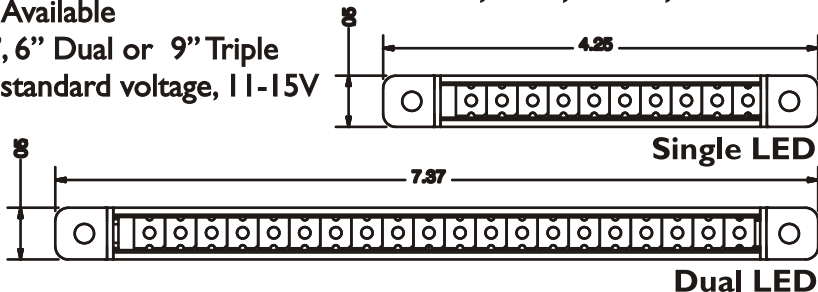

ONLY
1/2 INCH
THICK!

NEW
RAZOR
LED

Razor Models Available:

- Thin
- Waterproof
- Virtually Disappears When Off
- Available in Blue, Red, Amber and White
- Dual Colors Available
- Choice of 3", 6" Dual or 9" Triple
- Operates at standard voltage, 11-15V

RZLED-x (single 3" Unit)
RZLED-xx (dual 6" Unit)
RZLED-xxx (triple 9" Unit)

*Replace x with LED color
R=Red, B=Blue, A=Amber, W=White*

TO ORDER CALL 877-FASTLANE
37241-B E. Richardson Lane - Purcellville, VA 20132
www.flev.com