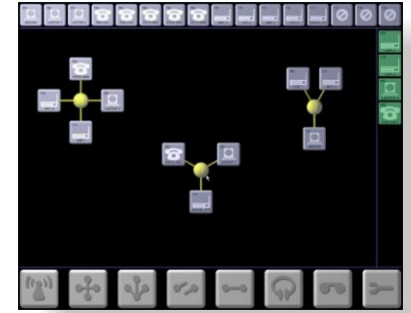

Fastlane knows computers. Offering a wide variety of ruggedized computing and mounting solutions for mobile and command use, FastLane brings technology to the scene FAST!

The Panasonic ToughBook 29 is just one example of rugged computing technology. FastLane offers mobile computers in a stand-alone or integrated layout and is ready to hear what your department would like to "link-up" on the scene.

Ask your FastLane rep about how high-tech your next FastLane vehicle can be.

Radio Inter-Operability System (RIOS)

FastLane offers the SR-3001 Radio Inter-Operability System (RIOS) as an integrated option in all of its custom command and response vehicles. This system allows the commander to interconnect radios from many different communications systems into one seamless service.

The system features a graphical user interface (GUI) that provides a display of the radio interconnects. Shown at the top of the display are the radios, phones, and computers that are available to be interconnected. At the bottom of the display are the functions that are available to the user. In order to perform any of the available functions, the user simply touches (touch screen) or places the pointer on the function and clicks the mouse.