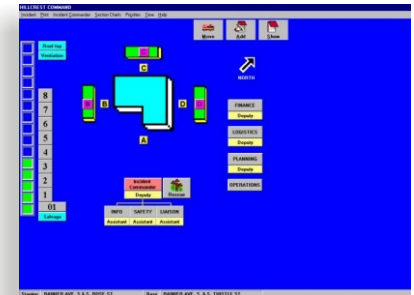

Incident Command Software

Are you a control freak? No technology solution would be complete without a piece of software to help you organize it. Do you want to know where all personnel are on the scene, have permanent documentation of events, show visually where teams are deployed, time all personnel in hazardous atmospheres and be in control of the scene? Then FIT-Notes is the perfect solution.

Ask your FastLane rep to include a copy of FIT-Notes with your next command vehicle!